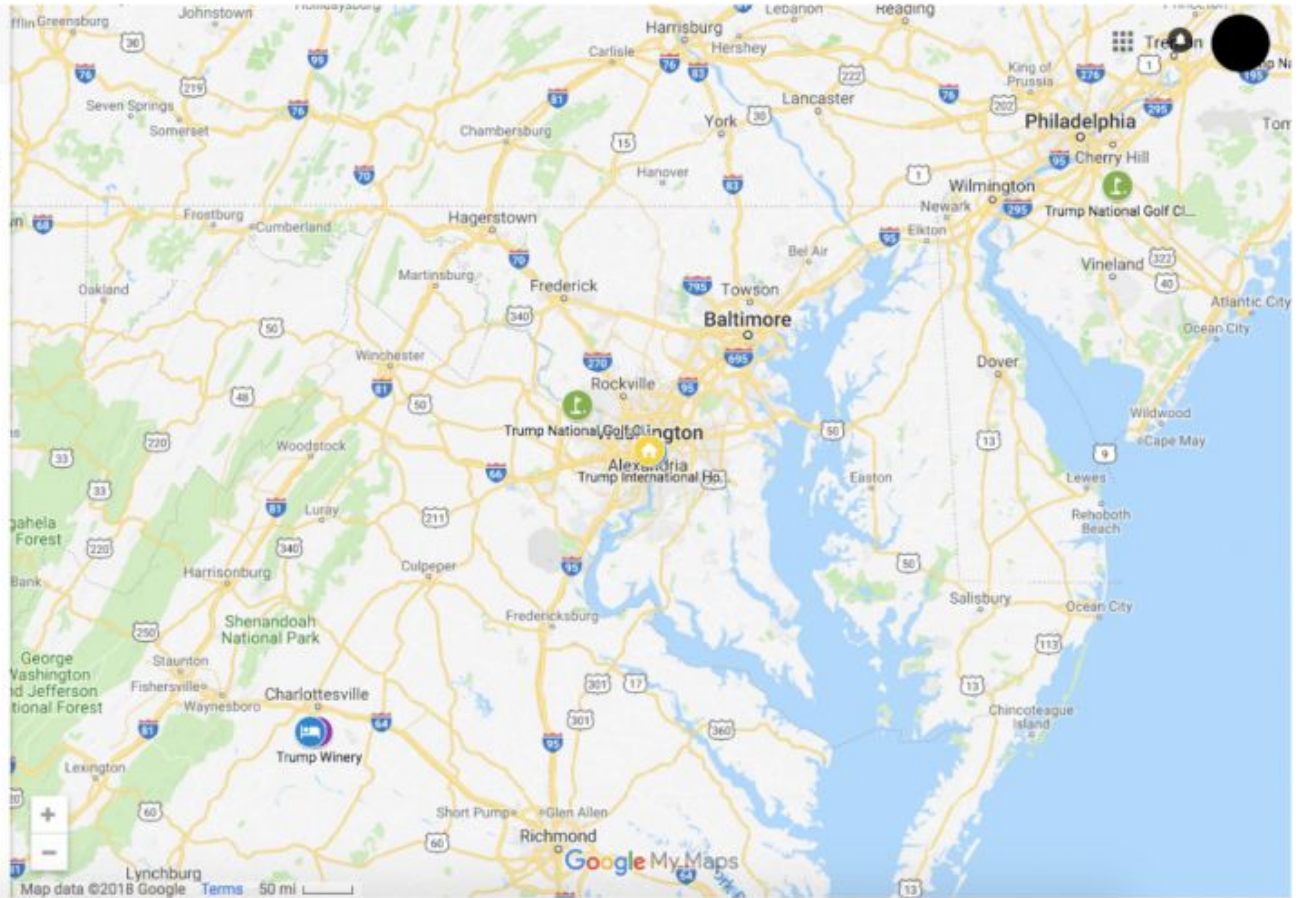

Type search term here

Search this map