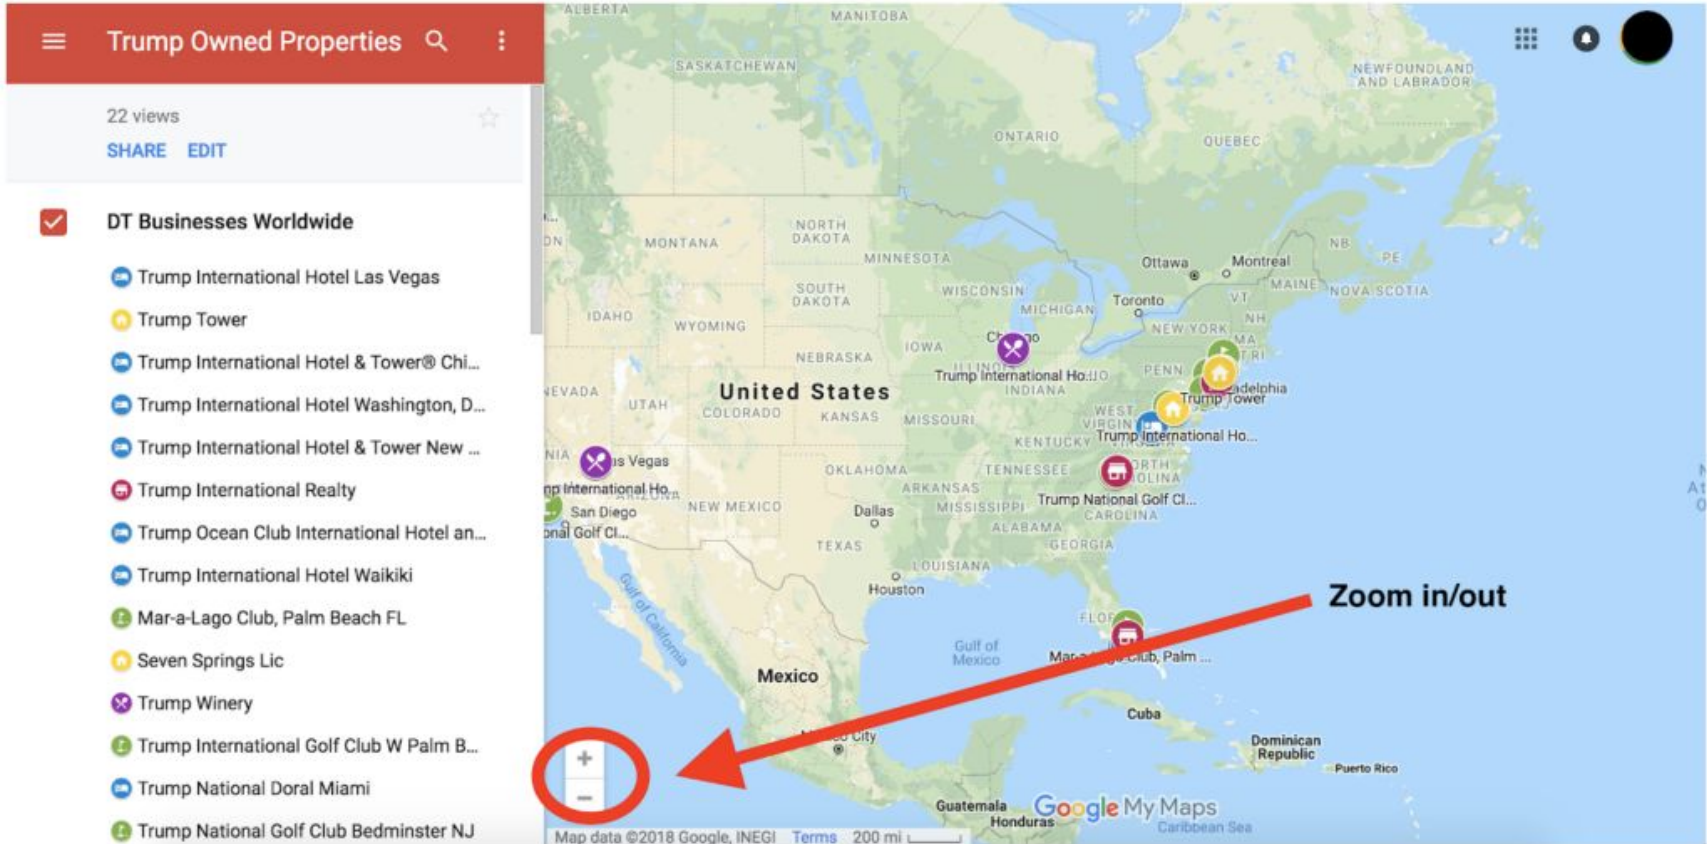

Moving Around the Map

There are various ways to manipulate the map. The ‘ + ’ on the lower left or right zooms in on the map, giving you more detail, while the ‘ - ’ beneath the plus allows you to see a larger view of the map. See the illustration below.

View of map zoomed out. Yes DT has businesses all over the world!

The image shows a Google My Maps interface. The top left has a red header with the text "Trump Owned Properties" and a search icon. Below this, it says "22 views" and "SHARE EDIT". A sidebar on the left lists 22 items under the heading "DT Businesses Worldwide". The main area is a world map with various colored pins indicating business locations. The map is zoomed out to show the entire world. The Google My Maps logo is at the bottom center, and "Map data ©2018" is at the bottom left.

Map data ©2018 Terms 1,000 mi

To move the map left, right, up or down, click on the map when you see the hand, and hold the click. The hand should grip the map. You can then move the mouse the direction you want the map to go. Put your place of interest in the center of your screen, then use the '+' feature described above to zoom in. Click on the icon for more information. A text box will open on the left or right side of the map to give you more details about the DT business in that location.

The main map area shows a map of the United States with several location markers. A yellow marker in the Philadelphia area is labeled "Trump Tower". Other markers include "Trump International Hotel" in Chicago and "Trump National Golf Cl..." in Florida. The map includes state names, major cities, and geographical features like the Gulf of Mexico and the Gulf of California. The bottom of the map shows the "Google My Maps" logo and a scale bar for 200 miles.